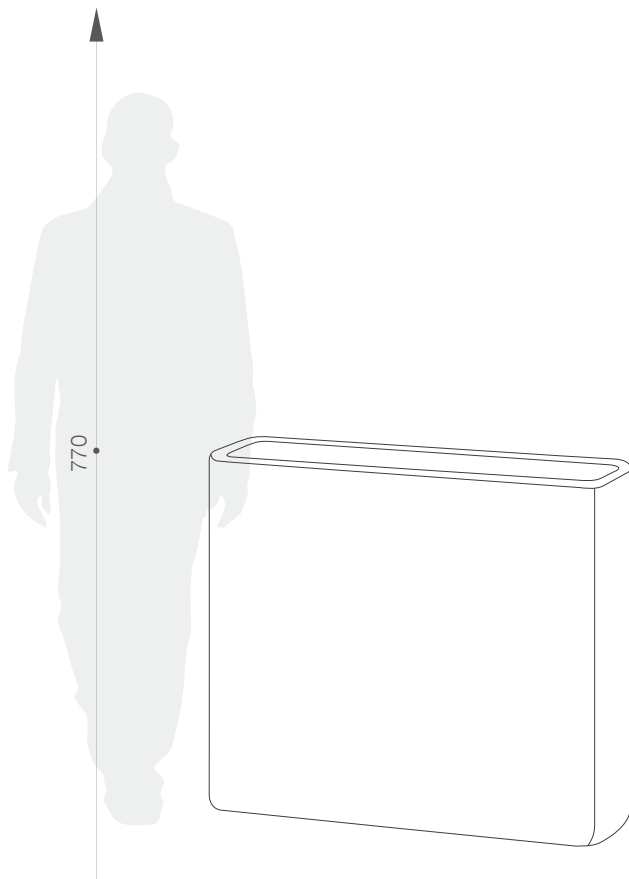

product sheet

DIVIO

COLLECTION **LONG**

DIMENSIONS / VOLUME

BASIC COLORS (Matt)

*similar to the color from the RAL palette

11 466 080

CAPACITY / WEIGHT / MATERIAL

59l / 13kg

Polyethylene

MODEL	CODE	DIMENSIONS (mm)
Divio Indoor 80	11 466 080	900 x 270 x 770 h

IT'S GOOD TO KNOW THAT...

100% RECYCLABLE

WATER RESISTANT

RESISTANT TO MECHANICAL DAMAGE

RESISTANT TO THE WEATHER CONDITIONS