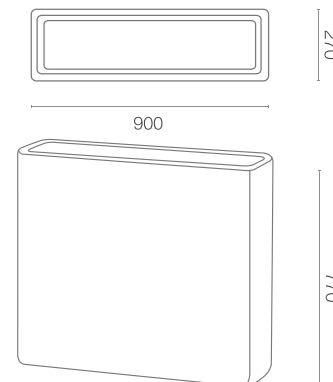

product sheet

DIVIO

COLLECTION **LONG**

DIMENSIONS / VOLUME

BASIC COLORS (Matt)

*similar to the color from the RAL palette

11 466 080

CAPACITY / WEIGHT / MATERIAL

59l / 13kg

Polyethylene

MODEL	CODE	DIMENSIONS (mm)
Divio Indoor 80	11 466 080	900 x 270 x 770 h

IT'S GOOD TO KNOW THAT...

100% RECYCLABLE

WATER RESISTANT

RESISTANT TO MECHANICAL DAMAGE

RESISTANT TO THE WEATHER CONDITIONS