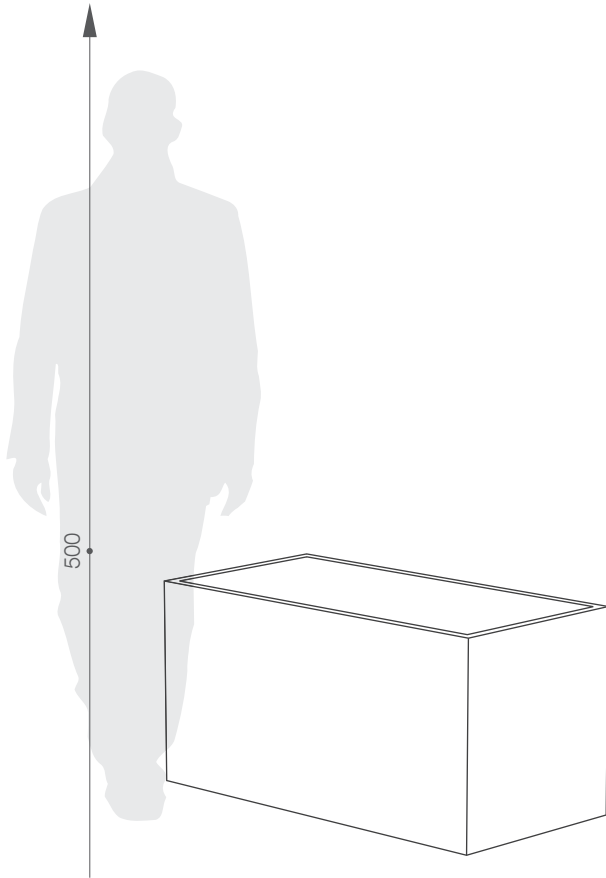

product sheet

INTEL A COLLECTION LONG