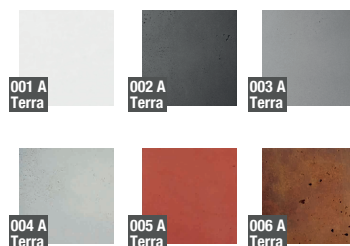

product sheet

INTEL GROOVE

COLLECTION LONG

BASIC COLORS

DIMENSIONS / VOLUME

CAPACITY / WEIGHT / MATERIAL

95l / 120kg
Architectural concrete

MODEL	CODE	DIMENSIONS (mm)
Intel Groove 120/65	TE 015 125 A	1200 x 600 x 650 h