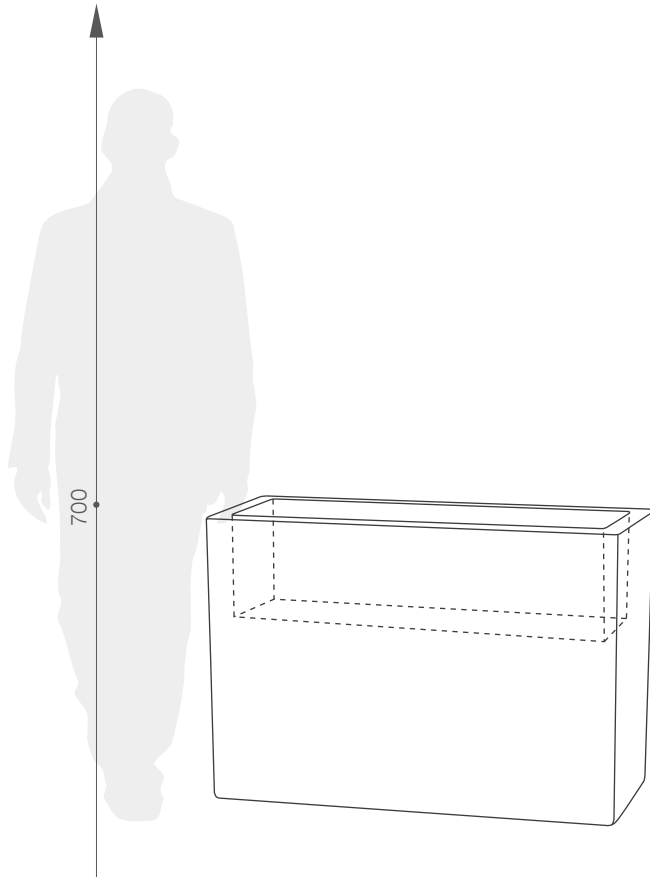

product sheet

LONG COLLECTION **LONG**

COLOR / TEXTURE (Matt)

BASIC COLORS (Matt)

*similar RAL colour

DIMENSIONS / VOLUME

NU 016 070

CAPACITY / WEIGHT / MATERIAL

100l / 15kg	30l / 17kg
Polyethylene	

MODEL	CODE	DIMENSIONS OUT (mm)	DIMENSIONS IN (mm)
Longo 70	NU 016 070	1000 x 350 x 700 h	900 x 250 x 700 h
Longo 70 D	NU 016 070D	1000 x 350 x 700 h	900 x 250 x 250 h

IT'S GOOD TO KNOW THAT...

product sheet

LONG COLLECTION **LONG**

DIFFERENTIAL PRODUCTION OF SIDE WALLS*

*possible difference 15 - 20 mm

possible difference 15 - 20 mm

+48 68 455 62 69 | info@terra-uk.eu

www.terraformdesign.eu