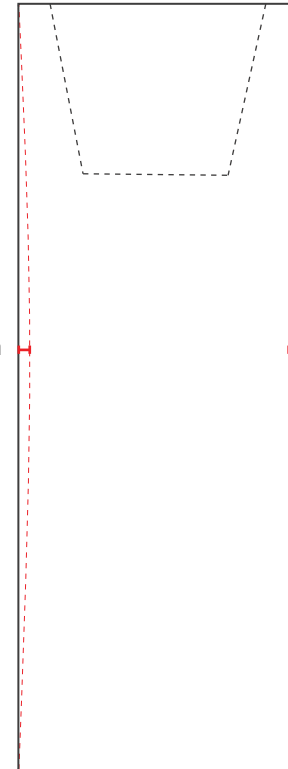

IT'S GOOD TO KNOW THAT...

product sheet

LONG COLLECTION **LONG**

DIFFERENTIAL PRODUCTION OF SIDE WALLS*

*possible difference 15 - 20 mm

possible difference 15 - 20 mm

+48 68 455 62 69 | info@terra-uk.eu

www.terraformdesign.eu