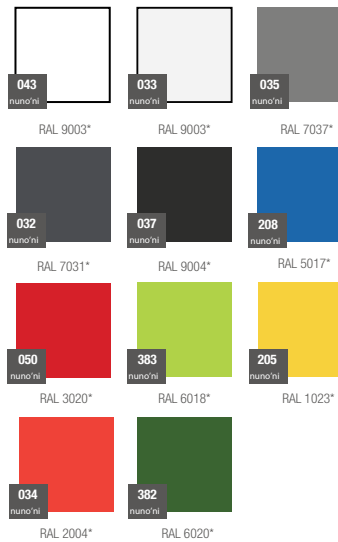

product sheet

LONG COLLECTION **LONG**

COLOR / TEXTURE (Matt)

BASIC COLORS (Matt)

*similar RAL colour

DIMENSIONS / VOLUME

NU 016 070

CAPACITY / WEIGHT / MATERIAL

100l / 15kg	30l / 17kg
Polyethylene	

MODEL	CODE	DIMENSIONS OUT (mm)	DIMENSIONS IN (mm)
Longo 70	NU 016 070	1000 x 350 x 700 h	900 x 250 x 700 h
Longo 70 D	NU 016 070D	1000 x 350 x 700 h	900 x 250 x 250 h

IT'S GOOD TO KNOW THAT...

product sheet

LONG COLLECTION **LONG**

DIFFERENTIAL PRODUCTION OF SIDE WALLS*

*possible difference 15 - 20 mm

possible difference 15 - 20 mm

+48 68 455 62 69 | info@terra-uk.eu

www.terraformdesign.eu