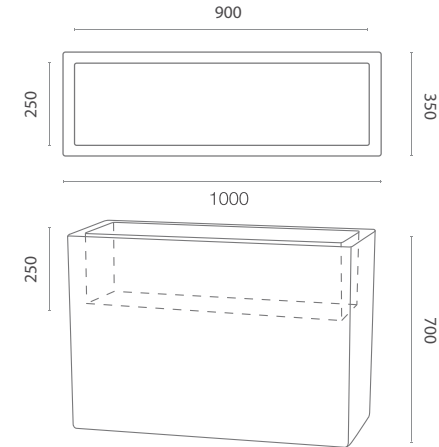

product sheet

LONG COLLECTION **LONG**

COLOR / TEXTURE (Matt)

BASIC COLORS (Matt)

*similar RAL colour

DIMENSIONS / VOLUME

NU 016 070

CAPACITY / WEIGHT / MATERIAL

100l / 15kg	30l / 17kg
Polyethylene	

MODEL	CODE	DIMENSIONS OUT (mm)	DIMENSIONS IN (mm)
Longo 70	NU 016 070	1000 x 350 x 700 h	900 x 250 x 700 h
Longo 70 D	NU 016 070D	1000 x 350 x 700 h	900 x 250 x 250 h

IT'S GOOD TO KNOW THAT...

product sheet

LONG COLLECTION **LONG**

DIFFERENTIAL PRODUCTION OF SIDE WALLS*

*possible difference 15 - 20 mm

possible difference 15 - 20 mm

+48 68 455 62 69 | info@terra-uk.eu

www.terraformdesign.eu