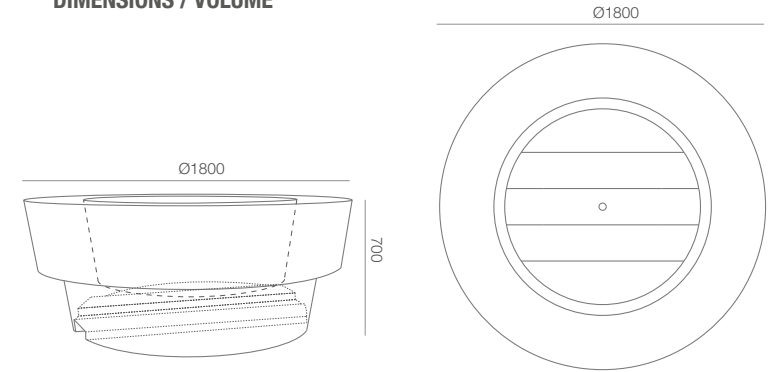

product sheet

GIANTO SITO COLLECTION URBANO

COLOR / TEXTURE (Matt)

BASIC COLORS (Matt)

*similar RAL colour

DIMENSIONS / VOLUME

TE 010 180

CAPACITY / WEIGHT / MATERIAL

Gianto Sito D: 900l / 65kg | Gianto Sito: 1020l / 60kg

polythene

MODEL	CODE	DIMENSIONS (mm)	RIM	DEPTH
Gianto Sito D	TE 010 180D	ø1800x700h	300x360h	500
Gianto Sito	TE 010 180	ø1800x700h	300x360h	700

IT'S GOOD TO KNOW THAT...