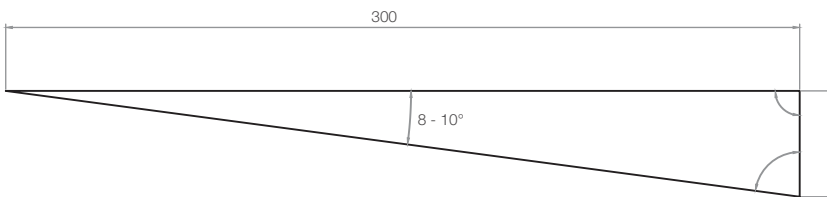

Gianto Sito D: 900l / 65kg | Gianto Sito: 1020l / 60kg

polythene

MODEL	CODE	DIMENSIONS (mm)	RIM	DEPTH
Gianto Sito D	TE 010 180D	ø1800x700h	300x360h	500
Gianto Sito	TE 010 180	ø1800x700h	300x360h	700

IT'S GOOD TO KNOW THAT...

100% RECYCLABLE

WATER RESISTANT

RESISTANT TO MECHANICAL DAMAGE

RESISTANT TO THE WEATHER CONDITIONS

WIDE PALETTE OF COLORS

+48 68 455 62 69 | info@terra-uk.eu

www.terraformdesign.eu

product sheet the inclination angle of the seat
GIANTO SITO COLLECTION **URBANO**

POT WITHOUT LOAD / WITHOUT THE DOUBLE BOTTOM

POT WITH THE DOUBLE BOTTOM

+48 68 455 62 69 | info@terra-uk.eu

www.terraformdesign.eu