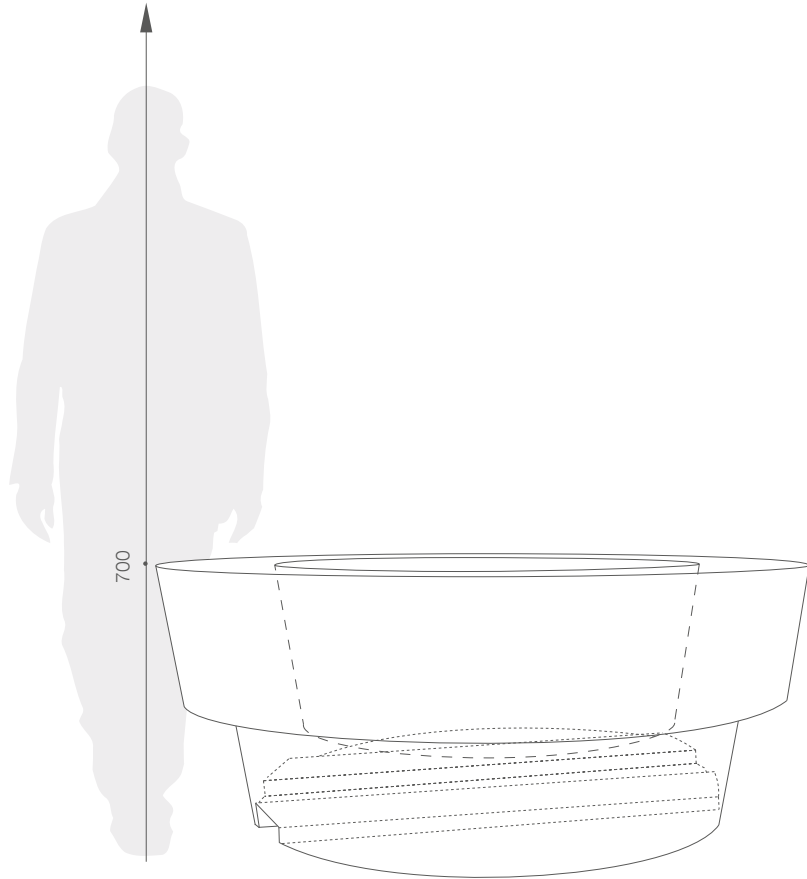

product sheet

GIANTO SITO COLLECTION URBANO

COLOR / TEXTURE (Matt)

BASIC COLORS (Matt)

*similar RAL colour

DIMENSIONS / VOLUME

TE 010 180

CAPACITY / WEIGHT / MATERIAL

Gianto Sito D: 900l / 65kg | Gianto Sito: 1020l / 60kg

polythene

MODEL	CODE	DIMENSIONS (mm)	RIM	DEPTH
Gianto Sito D	TE 010 180D	ø1800x700h	300x360h	500
Gianto Sito	TE 010 180	ø1800x700h	300x360h	700

IT'S GOOD TO KNOW THAT...

100% RECYCLABLE

WATER RESISTANT

RESISTANT TO MECHANICAL DAMAGE

RESISTANT TO THE WEATHER CONDITIONS

WIDE PALETTE OF COLORS

+48 68 455 62 69 | info@terra-uk.eu

www.terraformdesign.eu

product sheet the inclination angle of the seat
GIANTO SITO COLLECTION **URBANO**

POT WITHOUT LOAD / WITHOUT THE DOUBLE BOTTOM

POT WITH THE DOUBLE BOTTOM

+48 68 455 62 69 | info@terra-uk.eu

www.terraformdesign.eu