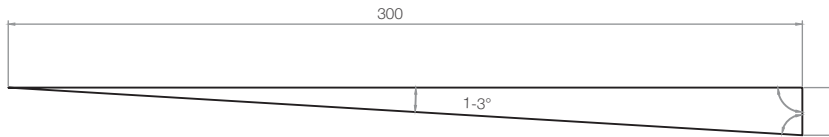

Gianto Sito D: 900l / 65kg | Gianto Sito: 1020l / 60kg

polythene

MODEL	CODE	DIMENSIONS (mm)	RIM	DEPTH
Gianto Sito D	TE 010 180D	ø1800x700h	300x360h	500
Gianto Sito	TE 010 180	ø1800x700h	300x360h	700

IT'S GOOD TO KNOW THAT...

POT WITHOUT LOAD / WITHOUT THE DOUBLE BOTTOM

POT WITH THE DOUBLE BOTTOM

+48 68 455 62 69 | info@terra-uk.eu

www.terraformdesign.eu