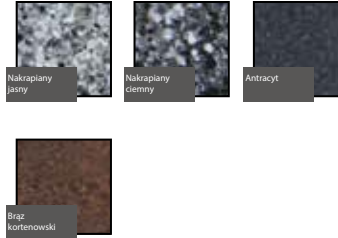

product sheet

GIANTO TABLO COLLECTION URBANO

Color/texture

BASIC COLORS (Matt)

*similar to the color from the RAL palette

DIMENSIONS / VOLUME

TE 010 182

CAPACITY / WEIGHT / MATERIAL