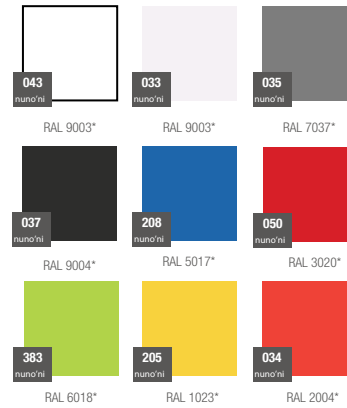

product sheet

GIANTO TABLO COLLECTION URBANO

Color/texture

BASIC COLORS (Matt)

*similar to the color from the RAL palette

DIMENSIONS / VOLUME

TE 010 182

CAPACITY / WEIGHT / MATERIAL

Gianto Tablo D: 900l / 95kg	Gianto Tablo: 1840l / 90kg
polythene	

			RIM	DEPTH
Gianto Tablo D	TE 010 182D	ø1800x1200h	300x360h	500
Gianto Tablo	TE 010 182	ø1800x1200h	300x360h	1200

IT'S GOOD TO KNOW THAT...