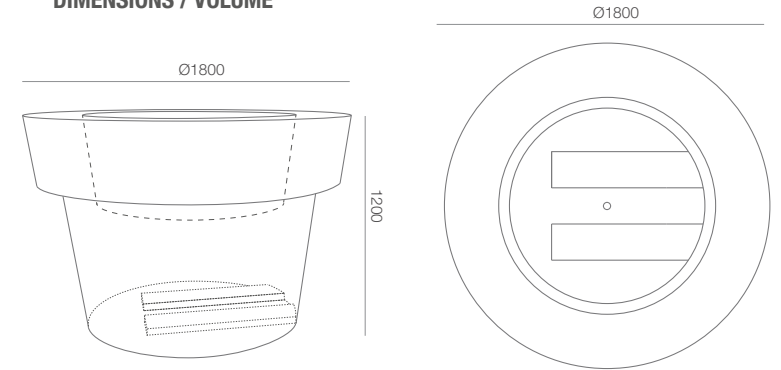

product sheet

GIANTO TABLO COLLECTION URBANO

Color/texture

BASIC COLORS (Matt)

*similar to the color from the RAL palette

DIMENSIONS / VOLUME

TE 010 182

CAPACITY / WEIGHT / MATERIAL

Gianto Tablo D: 900l / 95kg	Gianto Tablo: 1840l / 90kg
polythene	

			RIM	DEPTH
Gianto Tablo D	TE 010 182D	ø1800x1200h	300x360h	500
Gianto Tablo	TE 010 182	ø1800x1200h	300x360h	1200

IT'S GOOD TO KNOW THAT...