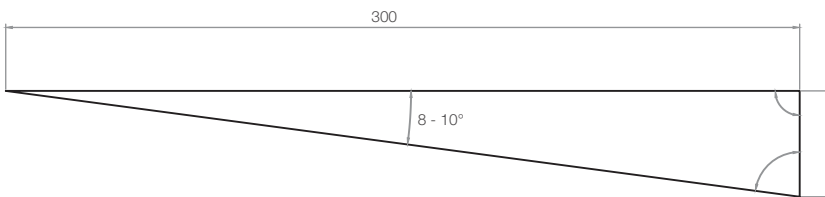

GIANTO TABLO

COLLECTION URBANO

POT WITHOUT LOAD / WITHOUT THE DOUBLE BOTTOM

POT WITH THE DOUBLE BOTTOM

+48 68 455 62 69 | info@terra-uk.eu

www.terraformdesign.eu