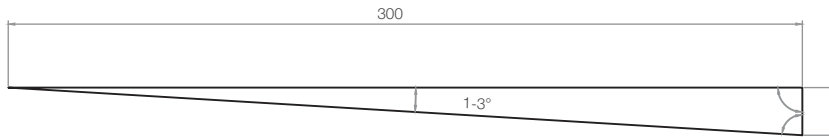

GIANTO TABLO

COLLECTION URBANO

POT WITHOUT LOAD / WITHOUT THE DOUBLE BOTTOM

POT WITH THE DOUBLE BOTTOM

+48 68 455 62 69 | info@terra-uk.eu

www.terraformdesign.eu