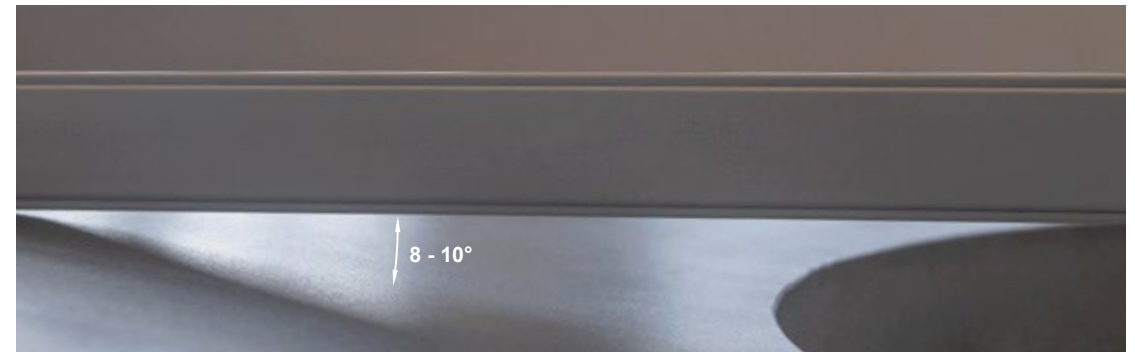

POT WITH THE DOUBLE BOTTOM

+48 68 455 62 69 | info@terra-uk.eu

www.terraformdesign.eu