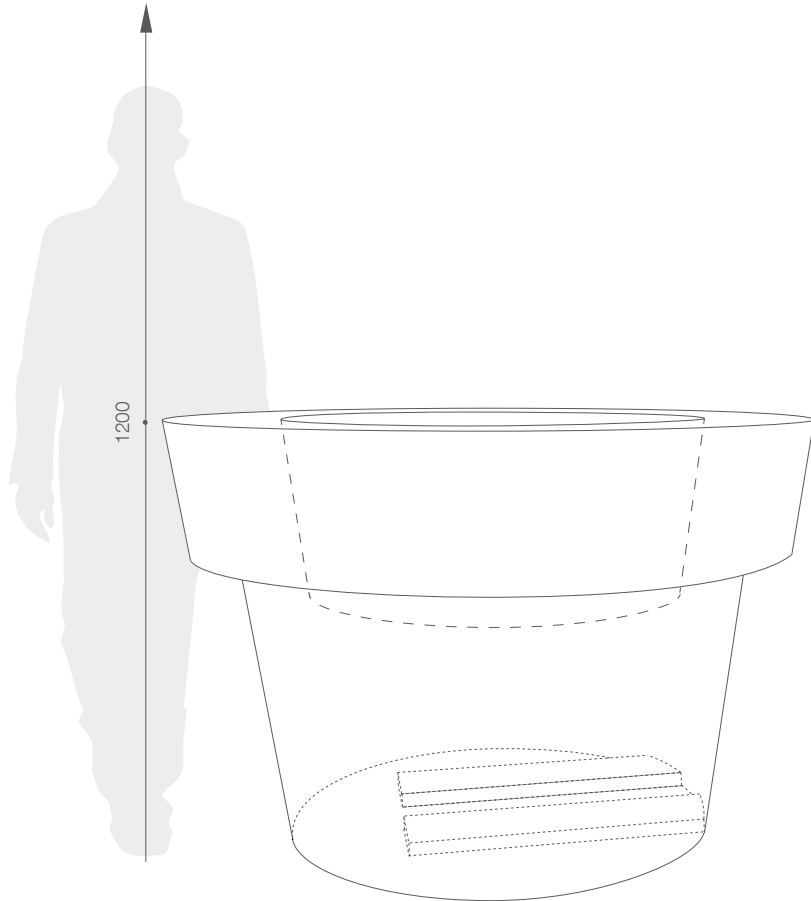

product sheet

GIANTO TABLO COLLECTION URBANO

Color/texture

BASIC COLORS (Matt)

*similar to the color from the RAL palette

DIMENSIONS / VOLUME

TE 010 182

CAPACITY / WEIGHT / MATERIAL

Gianto Tablo D: 900l / 95kg	Gianto Tablo: 1840l / 90kg
polythene	

			RIM	DEPTH
Gianto Tablo D	TE 010 182D	ø1800x1200h	300x360h	500
Gianto Tablo	TE 010 182	ø1800x1200h	300x360h	1200

IT'S GOOD TO KNOW THAT...