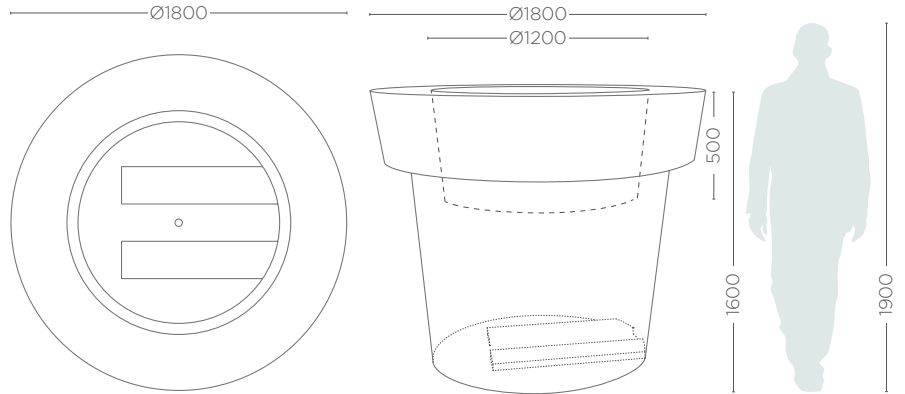

GIANTO GRANDE

COLLECTION URBANO

BASIC COLORS

nuno'ni

MATERIAL

polythene

MODEL	CODE	DIMENSIONS (mm)	CAPACITY (l)	WEIGHT (kg)
GIANTO GRANDE	NU 010 160	Ø 1800 x 1600 h	2687	115
GIANTO GRANDE D	NU 010 160 D	Ø 1800 x 1600 h	509	120